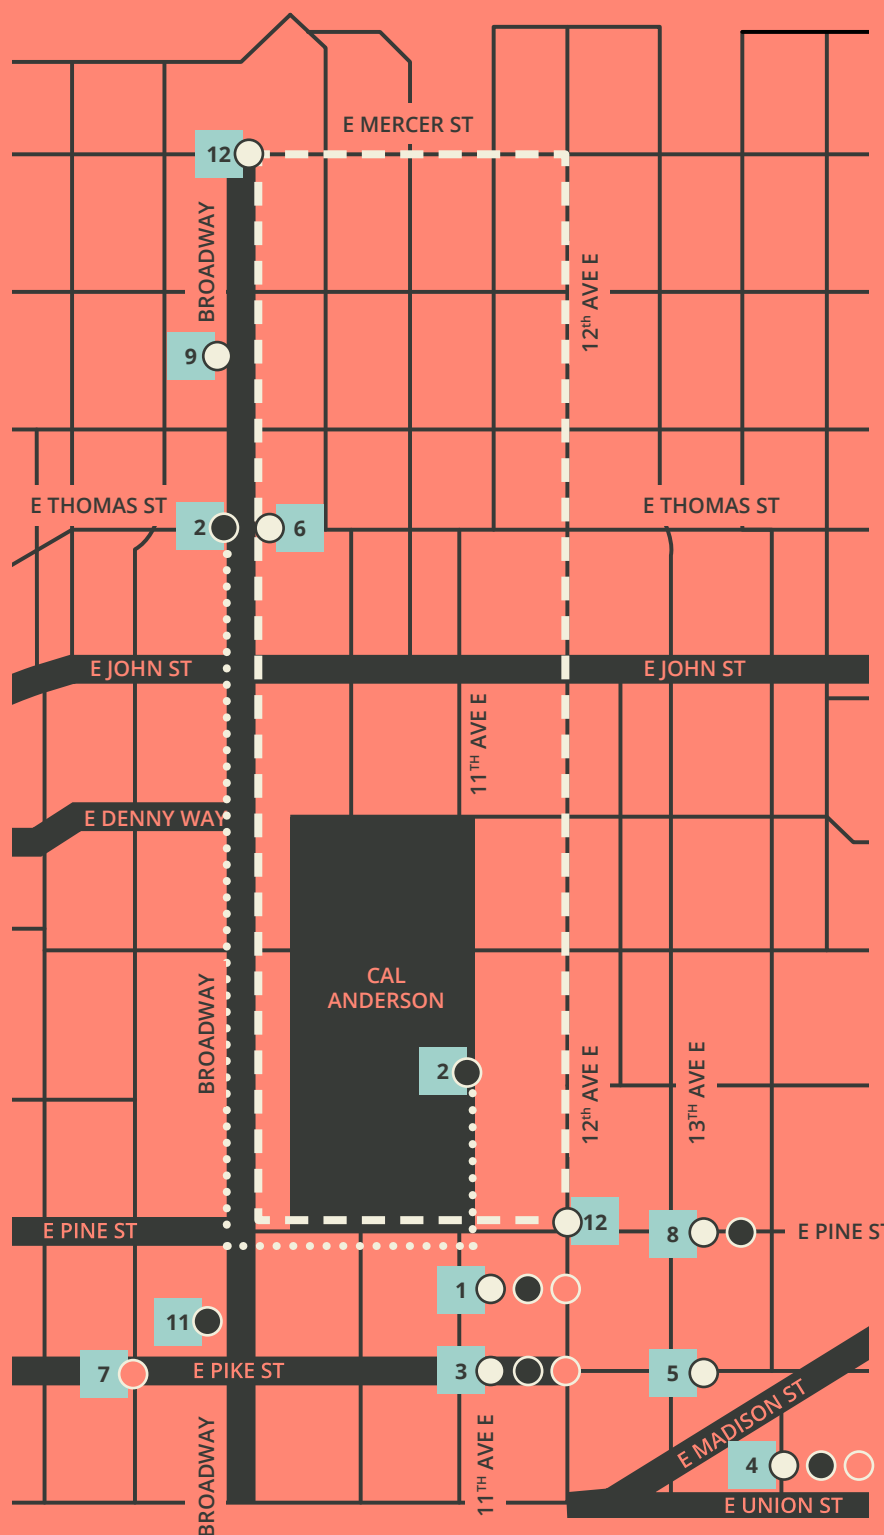

### FRIDAY

- 1 **11<sup>TH</sup> AVE E & E PINE**  
QUEER/BAR PRIDE  
FRI 6pm-2am
- 2 **BROADWAY & E THOMAS, E PINE, 11<sup>TH</sup> AVE E, CAL ANDERSON**  
TRANS PRIDE  
FRI 6pm-10pm
- 3 **11<sup>TH</sup> AVE E & E PIKE**  
WILDROSE PRIDE  
FRI 6pm-2am
- 4 **14<sup>TH</sup> AVE & E UNION**  
UNION PRIDE  
FRI 6pm-2am
- 5 **13<sup>TH</sup> AVE E & E PIKE**  
ELYSIAN BREWING'S PRIDE  
BEER GARDEN  
FRI 4pm-10pm

### SUNDAY

- 1 **11<sup>TH</sup> AVE E & E PINE**  
QUEER/BAR PRIDE  
SUN 2pm-2am
- 3 **11<sup>TH</sup> AVE E & E PIKE**  
WILDROSE PRIDE  
SUN 1pm-12am
- 4 **14<sup>TH</sup> AVE & E UNION**  
UNION PRIDE  
SUN 2pm-8pm
- 7 **E PIKE & HARVARD AVE E**  
PRIDE: WOODLANDS T-DANCE  
SUN 12pm-8pm
- 8 **13<sup>TH</sup> AVE & E PINE**  
CUFF PRIDE CELEBRATION  
SUN 12pm-10pm

### SATURDAY

- 1 **11<sup>TH</sup> AVE E & E PINE**  
QUEER/BAR PRIDE  
SAT 2pm-2am
- 3 **11<sup>TH</sup> AVE E & E PIKE**  
WILDROSE PRIDE  
SAT 1pm-2am
- 4 **14<sup>TH</sup> AVE & E UNION**  
UNION PRIDE  
SAT 2pm-2am
- 5 **13<sup>TH</sup> AVE E & E PIKE**  
ELYSIAN BREWING'S PRIDE  
BEER GARDEN  
SAT 12pm-10pm
- 6 **BROADWAY & E THOMAS**  
JULIA'S PRIDE EVENT  
SAT 10am-9pm
- 8 **13<sup>TH</sup> AVE & E PINE**  
CUFF PRIDE DAY CELEBRATION  
SAT 4pm-2am
- 9 **NORTH BROADWAY (ROY-E JOHN)**  
PRIDEFEST CAPITOL HILL  
SAT 12pm-10pm
- 11 **BROADWAY & E PIKE**  
NEIGHBOURS PRIDE  
SAT 5pm-3am
- 12 **E PINE, BROADWAY, E MERCER, 12<sup>TH</sup> AVE E**  
SEATTLE DYKE MARCH  
SAT 7pm-8pm

## FRIDAY JUNE 28, 2019

LOCATION	TIME	EVENT TITLE
11 <sup>th</sup> Ave E & E Pine St	6am–12am	Queer/Pride: Queer/Bar's Pride Festival
11 <sup>th</sup> Ave E & E Pike St	6am–12am	Wildrose Pride
14 <sup>th</sup> Ave E & E Union St	8am–12am	UP: Union Pride
Broadway, E Thomas, E Pine, 11 <sup>th</sup> Ave E, Cal Anderson	5pm–7pm	Trans Pride
13 <sup>th</sup> Ave E & E Madison St	7am–12am	Elysian Pride